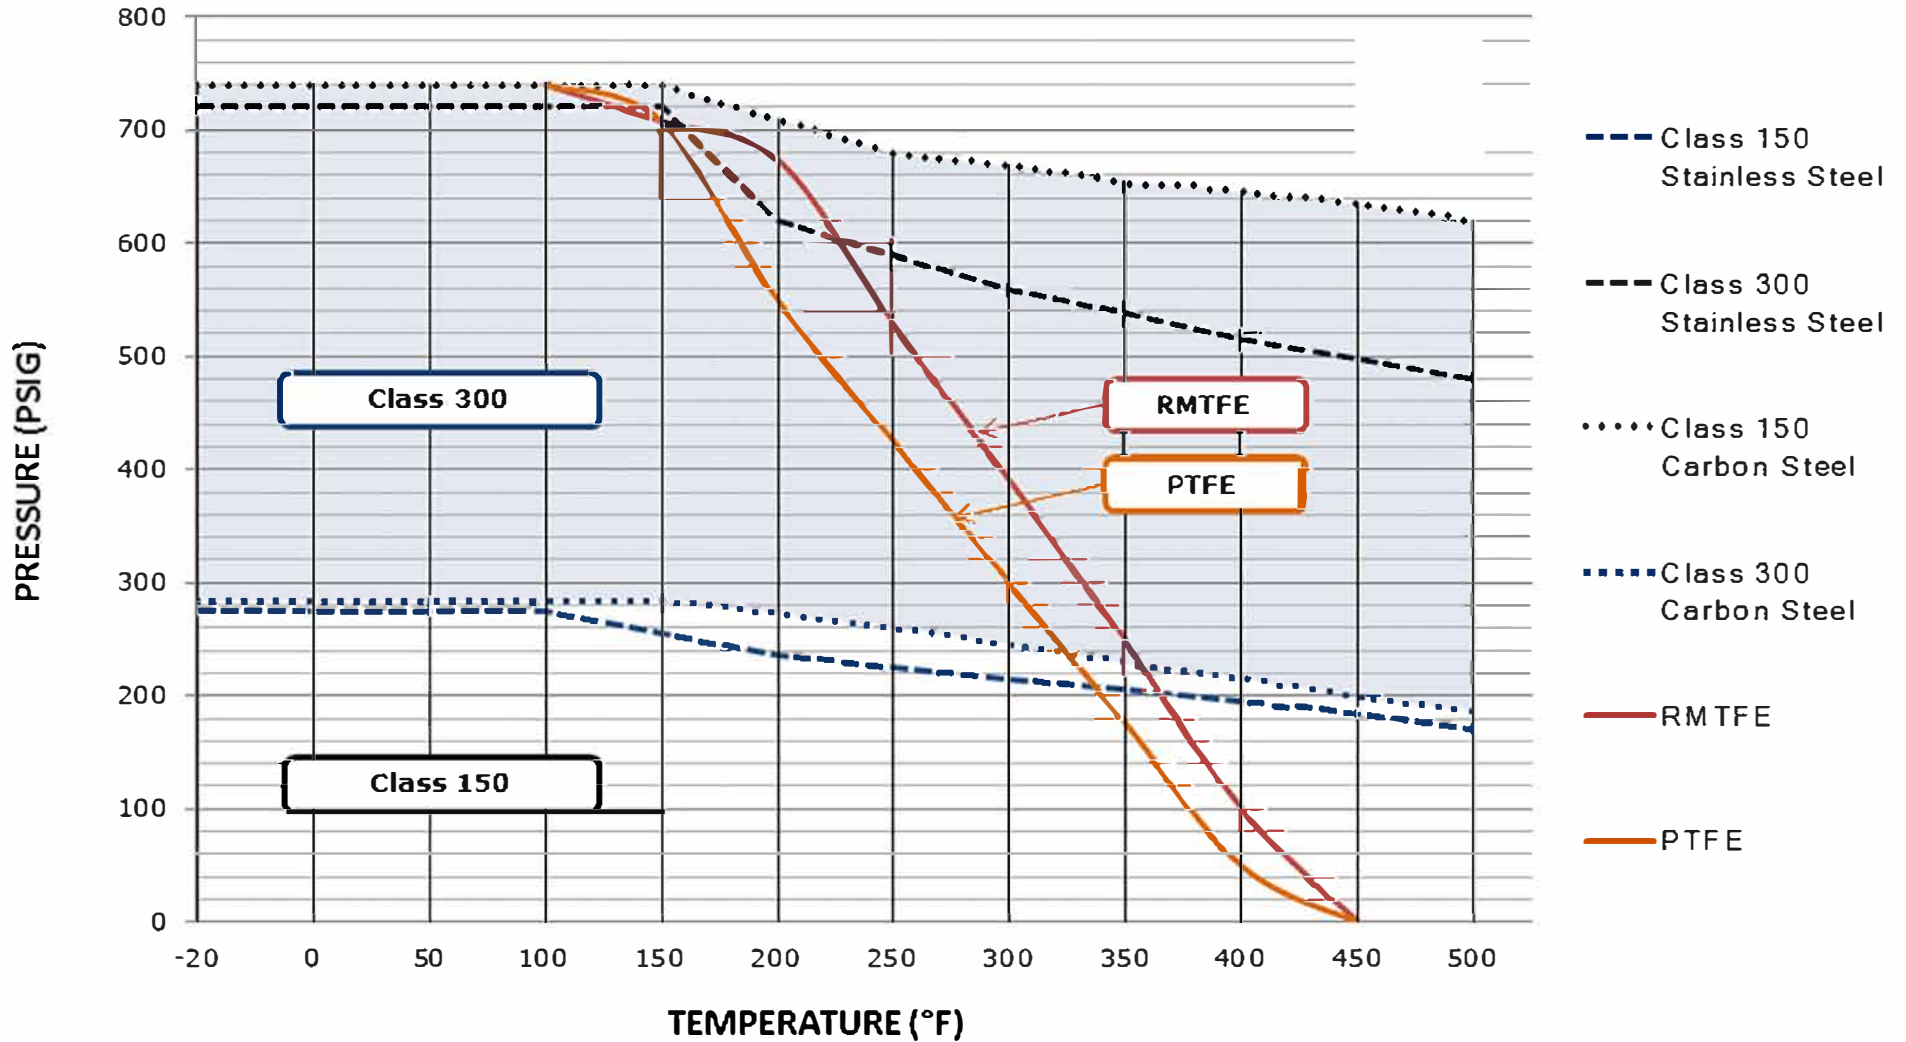

ABZ Elite Series

Double Offset High Performance Pressure/Temperature Rating Chart

The pressure/temperature rating is determined by the seat or body rating, whichever is less.